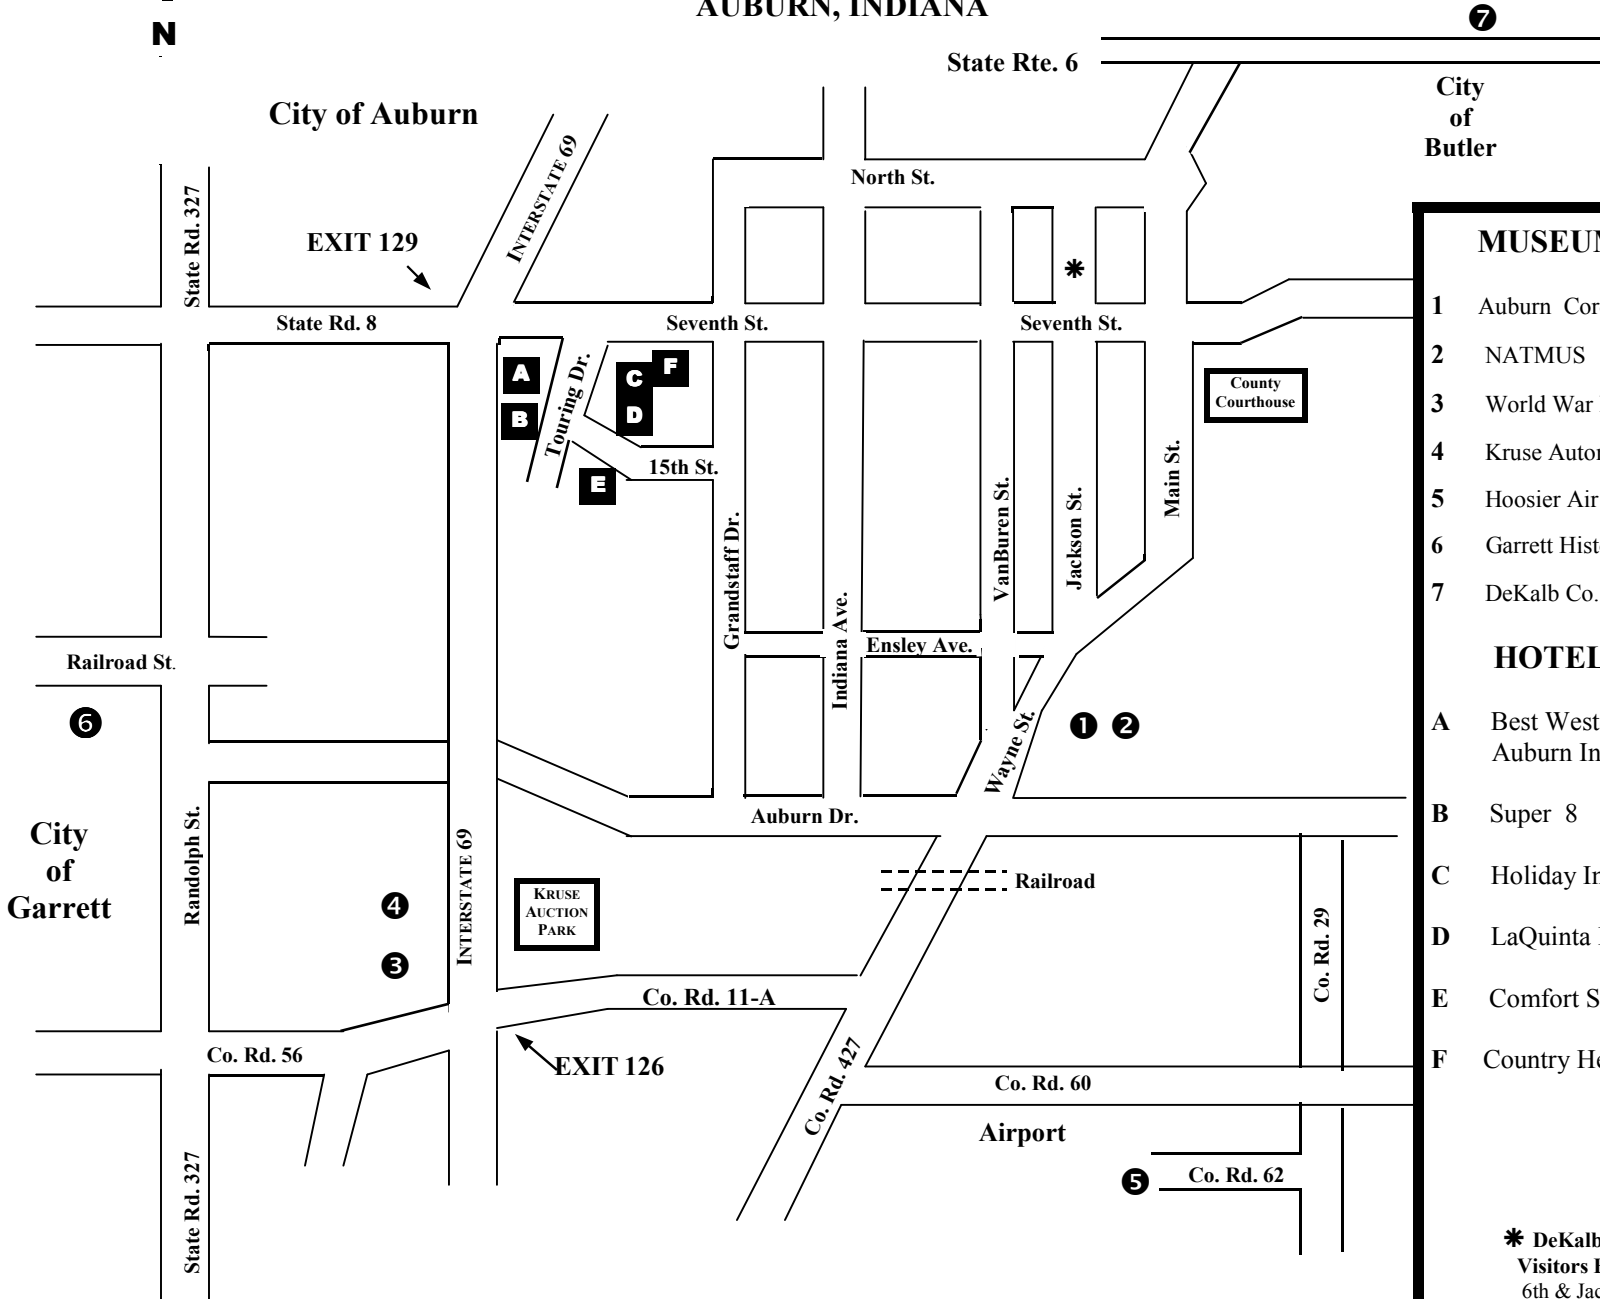

MUSEUM AND HOTEL MAP

AUBURN, INDIANA

MUSEUM KEY

- 1 Auburn Cord Duesenberg
- 2 NATMUS
- 3 World War II Victory
- 4 Kruse Automotive
- 5 Hoosier Air
- 6 Garrett Historical
- 7 DeKalb Co. History

HOTEL KEY

- A Best Western Auburn Inn
- B Super 8
- C Holiday Inn Express
- D LaQuinta Inn
- E Comfort Suites
- F Country Hearth

* DeKalb County
Visitors Bureau
6th & Jackson St.

WELCOME TO DEKALB COUNTY, INDIANA

“The Hub of Transportation Heritage!”